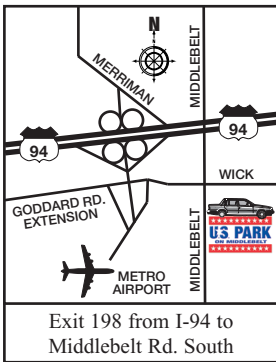

Detroit Metro Airport Parking

U.S. PARK ON MIDDLEBELT

9601 Middlebelt Rd. • Romulus, MI 48174
www.us-park.com

Daily Rate With This Coupon is

\$7⁵⁰

per day
TAXES INCLUDED

Rate without coupon \$11⁰⁰ per day

Hourly Rate: \$2⁵⁰ (tax included)

Avoid the hassles of airport traffic, allow us to serve you with pick up or drop off of family and friends.

Exit 198 from I-94 to
Middlebelt Rd. South

Save Time – Lot close to the terminals with easy access from I-94 & I-275.