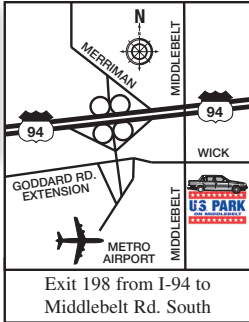

1-800-447-PARK
7 2 7 5

9601 Middlebelt Rd., Romulus, MI