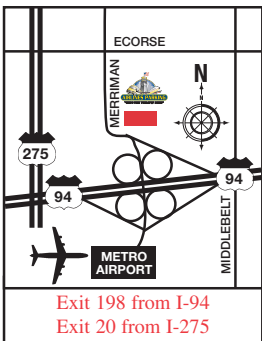

1-800-300-9069

8325 Merriman Road – Romulus, MI